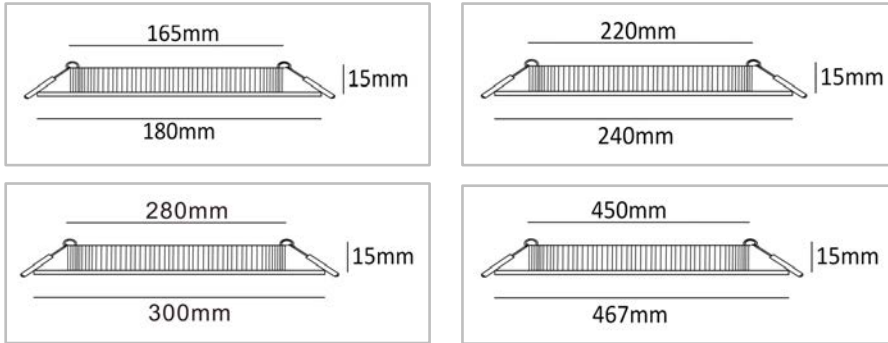

Frisbee

IMPORTANT INFORMATION:

1. Please read this instruction carefully before installation and keep it for future reference.
2. Please conform to the instruction of equipment and installed by professional.
3. Make sure correct voltage applied before use and keep away from heat and vibration source.
4. The light source of this luminaire is not replaceable. When the light source reaches its end of life the whole luminaire shall be replaced.
5. The product is not suitable for any oil pollution ambient or related applications.
6. For indoor use only.

MAIN PARAMETER:

Product	231004	231804	232404	233604
Rated Voltage	220-240V 50/60Hz	AC 220-240V 50/60Hz	AC 220-240V 50/60Hz	AC 220-240V 50/60Hz
LED watt	9W	16,2W	21,6W	32,4W
System eff	10W	18W	24W	36W
LED	SMD LED	SMD LED	SMD LED	SMD LED
LED Driver	Constant Current 250mA	Constant Current 420mA	Constant Current 560mA	Constant Current 950mA
Color Temperature	3000K	3000K	3000K	3000K
Protection	Class II	Class II	Class II	Class II
Beam Angle	120°	120°	120°	120°
IP Rated	IP20	IP20	IP20	IP20
Operation Temperature	-25°C <ta<45°C	-25°C <ta<45°C	-25°C <ta<45°C	-25°C <ta<45°C
Cut-out	Ø165mm	Ø220mm	Ø280mm	Ø480mm
Product Size	Ø180mmxH15mm	Ø240mmxH15mm	Ø300mmxH15mm	Ø495mmxH11,4mm

INSTALLATION INSTRUCTIONS:

1. Always switch off the power supply before installation.
2. Make sure all parts are ready when open the box and prepare the installation tools the lighting needs.
3. Should be installed by qualified electricians.
4. If there is any damage on the housing or glass cover, should view it as disqualified product that cannot be used.
5. If the external flexible cable or cord of this luminaire is damaged, it shall be exclusively replaced by the manufacturer or his service agent or a similar qualified person in order to avoid a hazard.