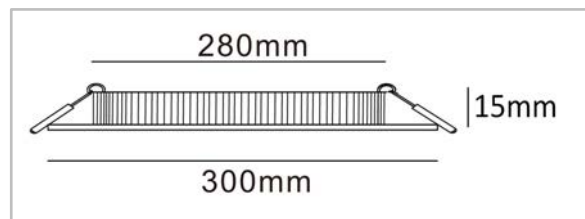

El nr	32 210 19
Article nr	232404
EAN	7090015372189

LUMENMAX LED

MITSUBISHI

Lysteknikk

Type lyskilde	LED (Lumenmax SMD LED)
Spenning	230VAC 50/60Hz
Watt	21,6W
Systemeffekt (W)	24W
Effektiv lysstrøm (lm)	2200 lm
Effekt	91,6lm/W
Fargetemperatur	3000K
Fargegjengivelse (CRI)	Ra>80
MacAdams faktor	SDCM<3
Levetid	80000 L80 (IEC 62717 Ta 25)
Lysspredning	120°

Dimmetype

Type	Dimbar faseavsnitt

Beskyttelse

Isolasjonsklasse	Klasse II
IP-grad	IP20

Materialer og overflater

Armaturhus	Aluminium die-cast
Farge	Matt hvit (RAL 9003)
Optikk	PC
LGP	3mm (Mitsubishi)

Energi og godkjenning

Energiklasse	A-A+
Godkjenning	CE
Safety standard (TUV)	EN 60598-1:2015, EN 60598-2-2:2012, EN 62471:2008, EN 62493:2015 AfPS GS 2014:01 Par. 3.1

Montering/Tilkobling

Montering	Innfelling
Kabling	1,5m ledning med Euro plugg

Dimensjoner (mm)

Høyde (H)	15 mm
Diameter (D)	Ø300 mm
Innfellingsdiameter	Ø280 mm
Vekt	1,00 kgs

Forpakning

Eske dimensjon	360x310x45 mm
Eske Vekt	1,10 kgs
Kartong Dimensjon	530x330x380 mm
Antall/Kartong	10 stk
Kartong Vekt	12,6 kgs