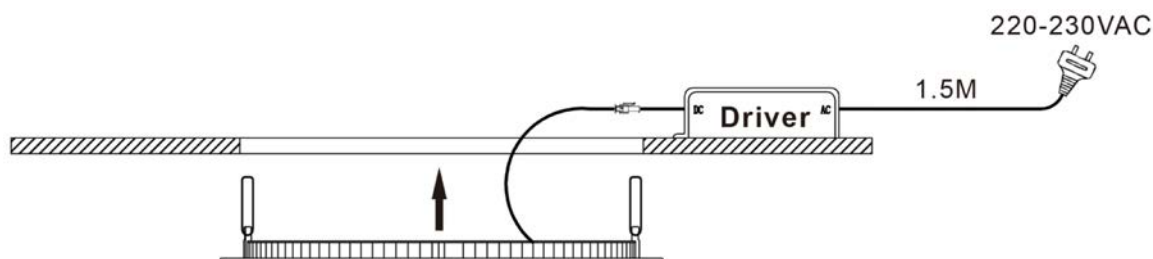

INSTALLATION INSTRUCTIONS:

1. Always switch off the power supply before installation.
2. Make sure all parts are ready when open the box and prepare the installation tools the lighting needs.
3. Should be installed by qualified electricians.
4. If there is any damage on the housing or glass cover, should view it as disqualified product that cannot be used.
5. If the external flexible cable or cord of this luminaire is damaged, it shall be exclusively replaced by the manufacturer or his service agent or a similar qualified person in order to avoid a hazard.

INSTALLATION STEPS:

1. Cut-out for the downlight.

Article nr	Cut-Out
231004	Ø165mm
231804	Ø220mm
232404	Ø280mm
233604	Ø450mm

2. This luminaire is pre-wired with 1,5m cable and Euro plug for connection to the Mains supply. Slide the mounting spring clips into the ceiling cut-out and push the luminaire up into cutting hole. Ensure that it is securely located.